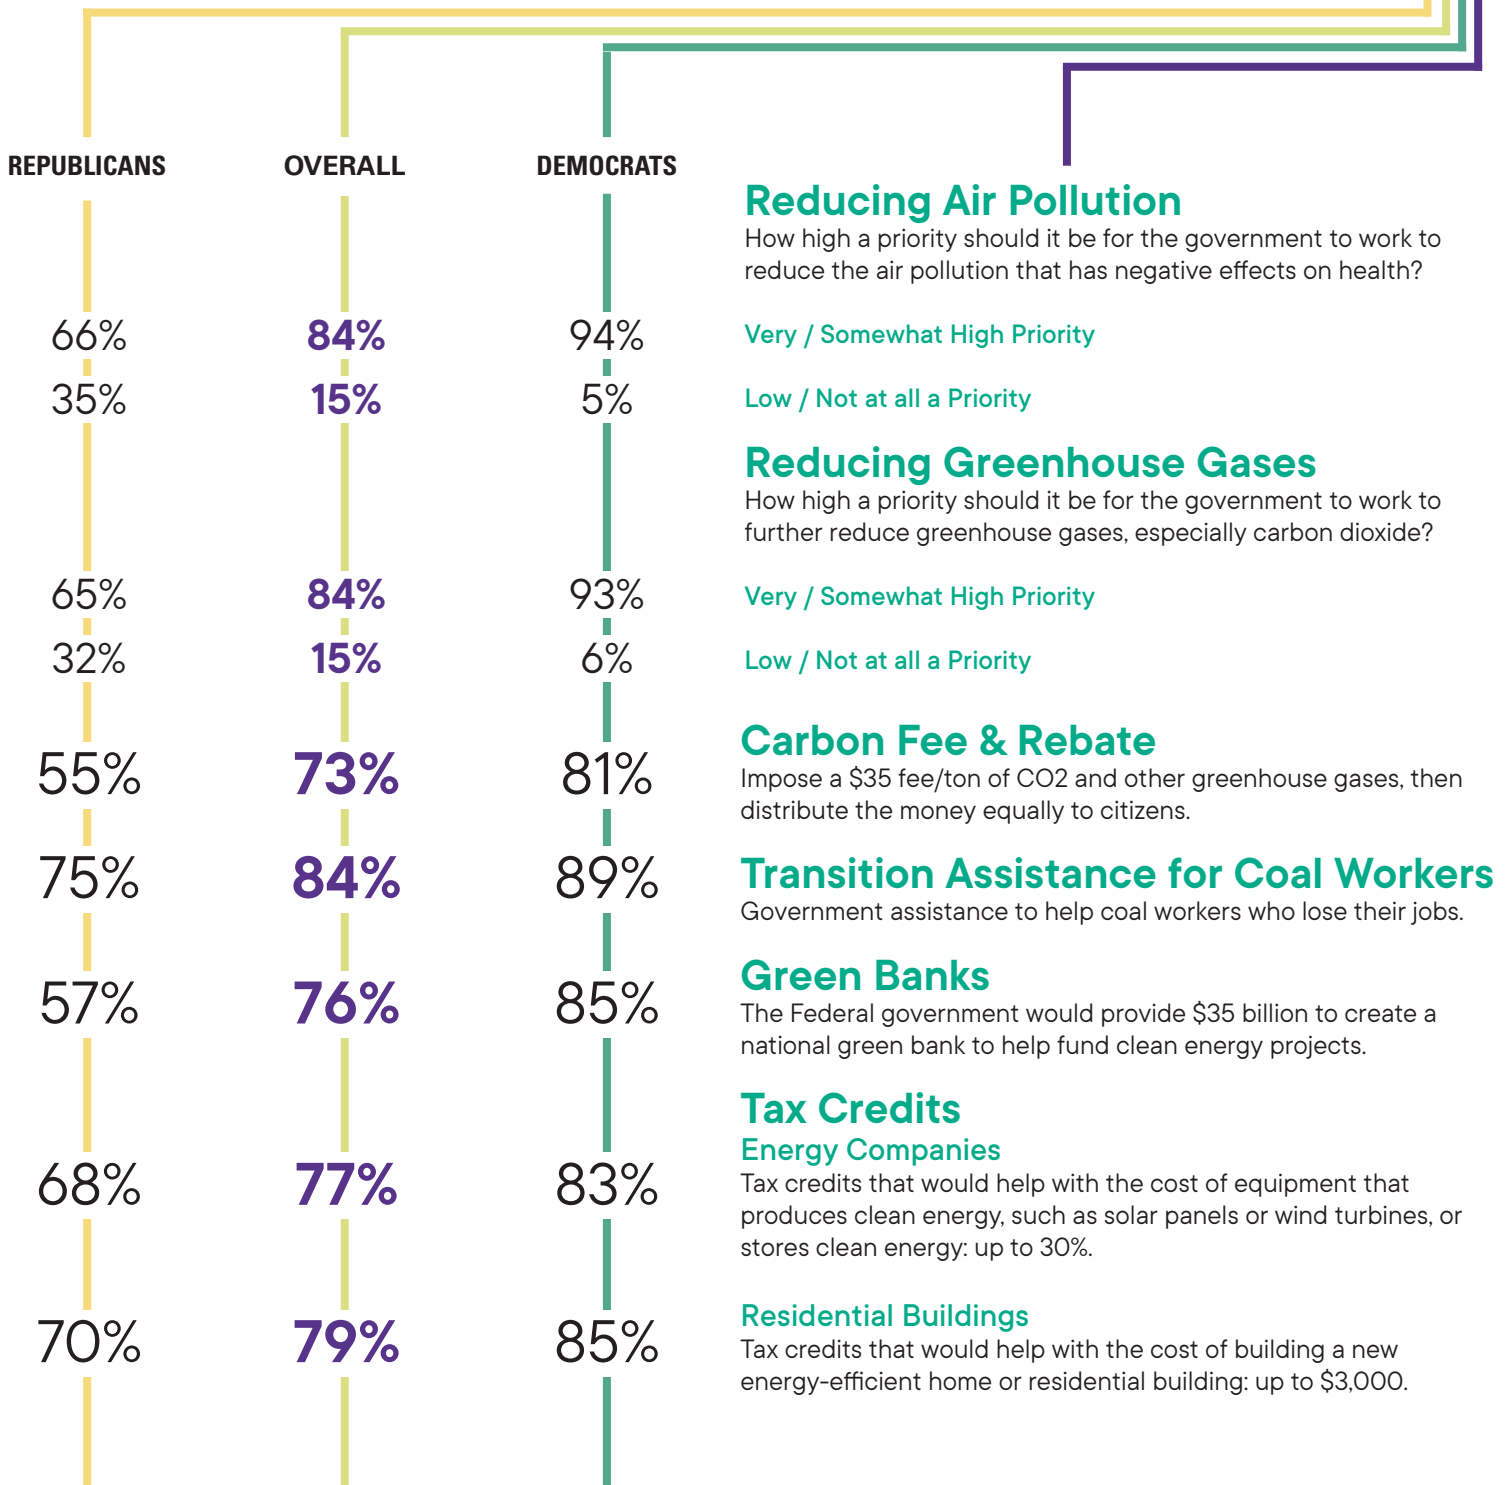

## SURVEY RESULTS on ENERGY & THE ENVIRONMENT

Below are the responses of a representative sample of residents in Maryland's 8th Congressional District to a unique survey in which they read about key proposals under consideration in Congress, evaluated the prevailing arguments for and against each one, and then made their recommendations. The survey was developed and fielded by the University of Maryland's Program for Public Consultation.